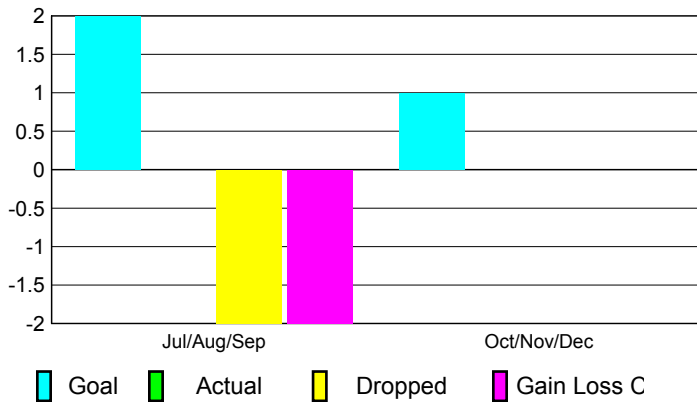

2010-2011 GMT Reports for District (or Undistricted) **District 7 L**

GMT: JOHN 'JACK' R FERGUSON

Location: ARKANSAS

GMT CA: 1

CLUBS

Club Results
2010-2011

Clubs
2009-2010

Month	New Club Goal	Actual New Clubs	Actual Dropped Clubs	Gain/Loss of Clubs	Gain/Loss of Clubs
Jul/Aug/Sep	2	0	-2	-2	0
Oct/Nov/Dec	1	0	0	0	0
Totals	3	0	-2	-2	0

Club Results 2010-2011

Goal, New, Dropped, Gain/Loss

Comparison of Club Gain/Loss

Current Year Compared to the Previous Year

YTD Status Quo Clubs 2010-2011

Status Quo Clubs Compared to Status Quo Members

MEMBERSHIP